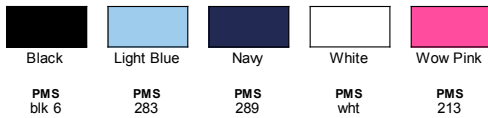

PRODUCT DETAILS

4830

Hanes Ladies' Cool DRI® with FreshIQ Performance T-Shirt

Features

- Double-needle stitching throughout
- Narrow ribbed collar
- Tag-free neck label transitioning to tear-away label. INVENTORY MAY BE MIXED
- "A" list status from CDP (Carbon Disclosure Project)
- Energy Star Partner of the Year (12 consecutive years)
- Every piece of Hanes apparel purchased from our company qualifies for Hanes4Education

Fabric

- 100% polyester interlock
- 50+ UPF rating, excellent UV protection
- wicks and dries fast

Sizes

- S - 3XL

Product Specifications

	S	M	L	XL	2XL	3XL
BODY WIDTH	18	19	20.5	22.25	24.25	26.25
FULL BODY LENGTH	25.5	26	26.75	27.5	28	28.5
SLEEVE LENGTH	7.13	7.25	7.5	7.75	8	8.25

5 Available Colors

BACK VIEW

SIDE VIEW